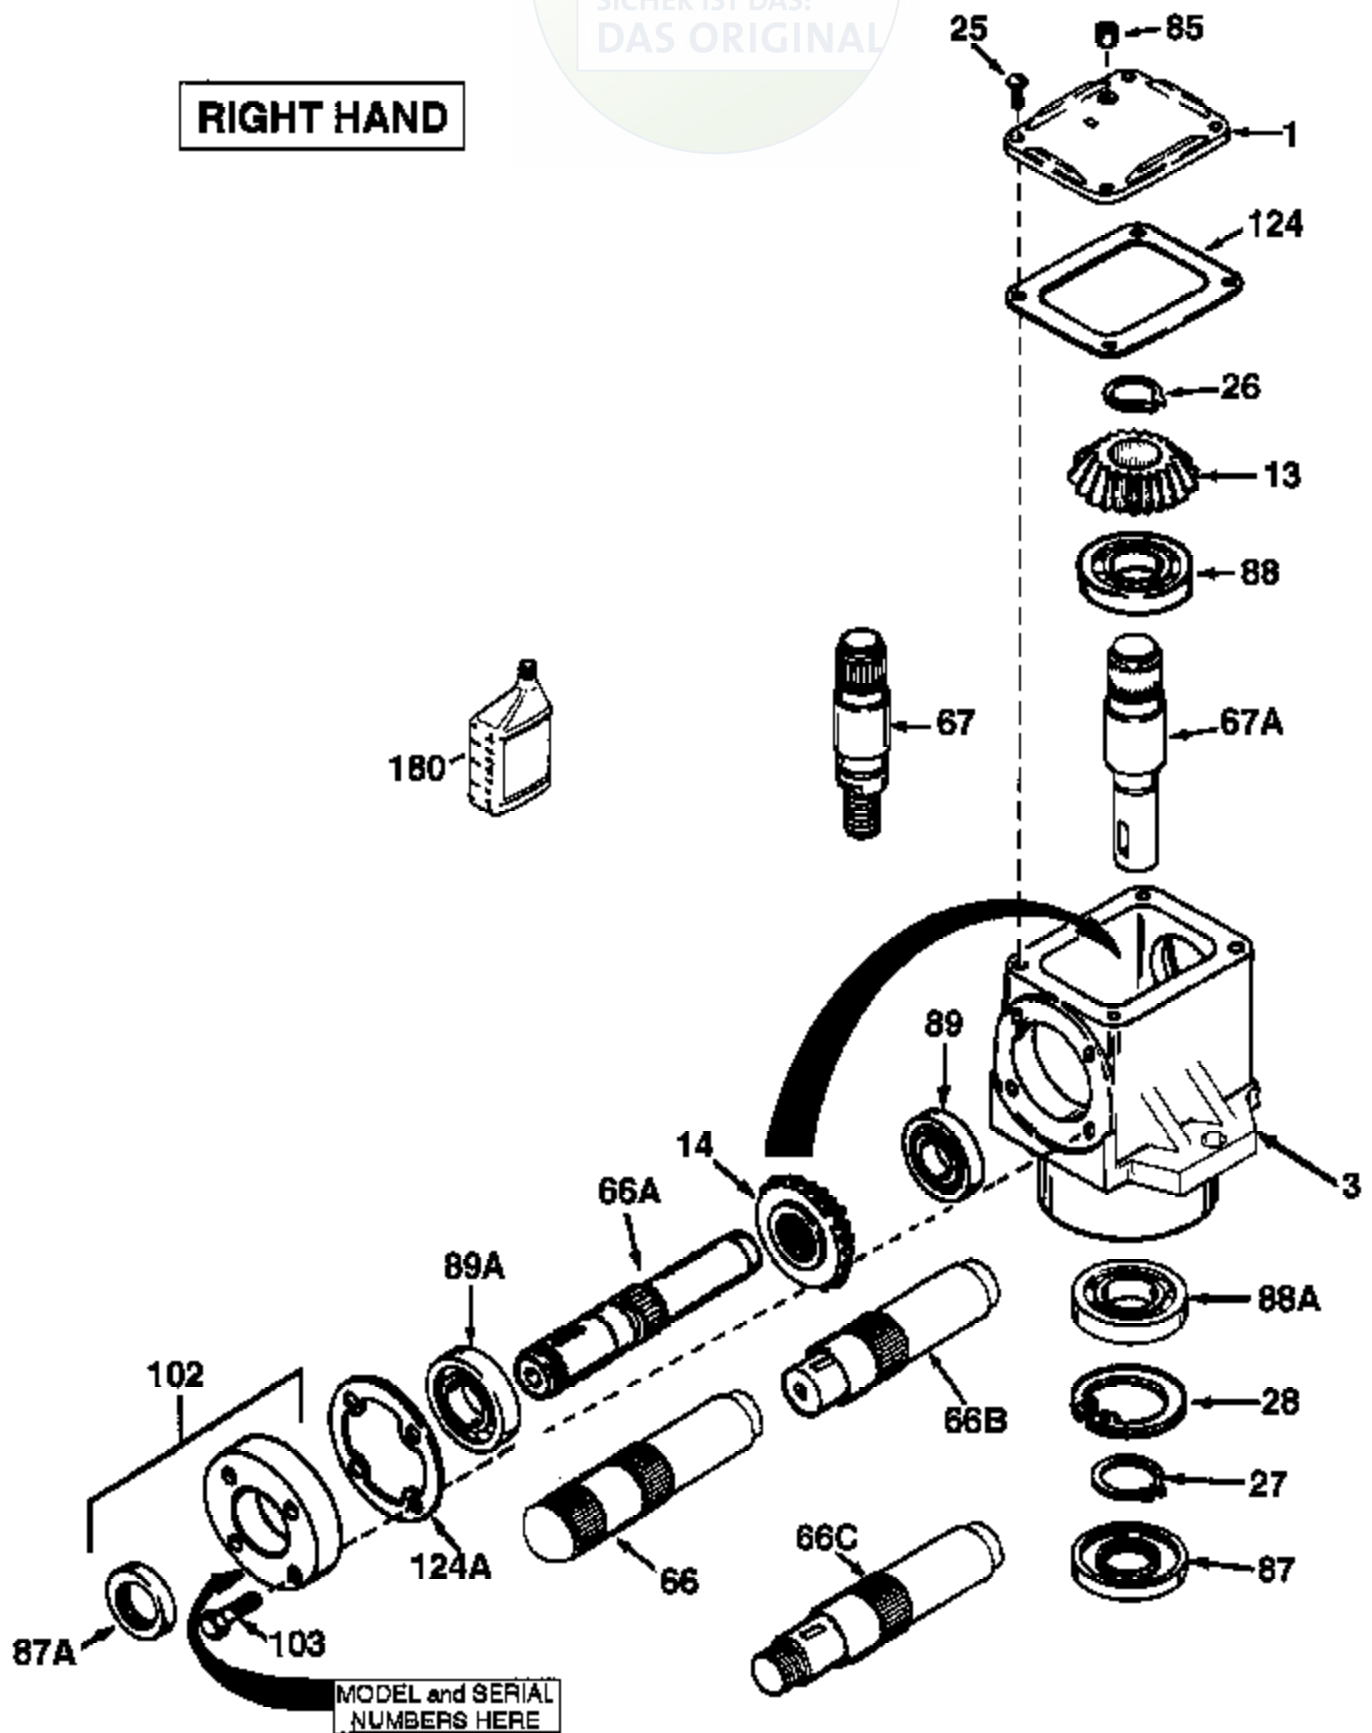

JOIST

SICHER IST DAS:
DAS ORIGINAL

RIGHT HAND

Ref #	Part Number	Qty	Description
1	772067	1	Right Angle Drive Head Cover
3	770093A	1	"T" Drive Housing
13	778101A	1	Bevel Gear (17 teeth-steel)
14	778210A	1	Bevel Gear (17 teeth-steel)
25	792025	4	Screw 10-24 x 1/2"
26	788018	1	Retaining Ring
27	788019	1	Snap Ring
29	792119	1	Snap Ring
66	776072A	1	Input Shaft (5-3/4" long)
67C	776261	1	Output Shaft (4-15/32" long)
85	792039	1	Pipe Plug 1/8-27
87	788029A	1	Oil Seal 7/8"
87A	788031	1	Oil Seal 7/8"
88	780034	2	Ball Bearing .8745 ID
88A	780034	2	Ball Bearing .8745 ID
102	786029	2	Retainer Cap & Seal (Incl. 87A & 103)
103	792026	8	Bolt 1/4-20 x 7/8"
124A	788030B	2	Retainer Gasket
124	788028	1	Gasket
180	730229A	1	Gear Oil 80W90

1000-1600-068 Page 2 of 2
Peerless Oil Seal 7/8"